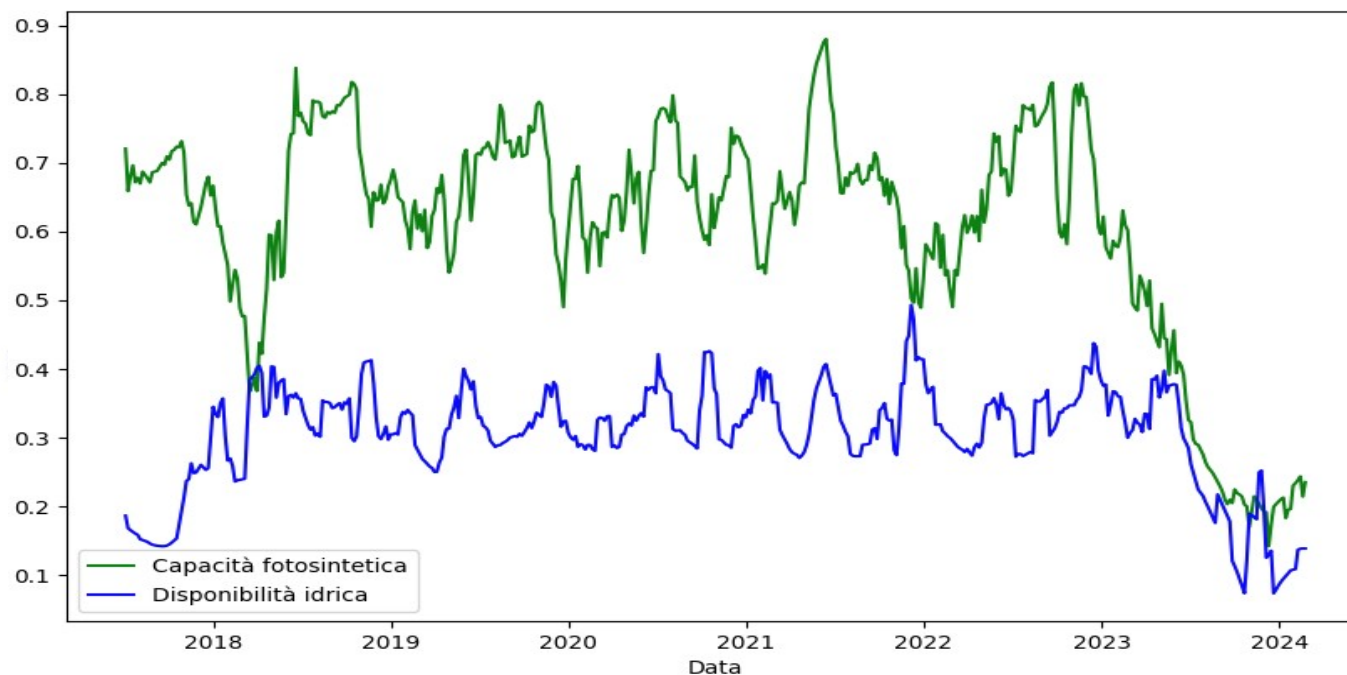

Hide menu

Description

Created: Iulia Klimina 28/06/2022 14:25:15 - Last modified: Iulia Klimina 28/06/2022 14:34:02

- Tree assessment
- Jobs
- Documents
- Images
- Treesat
- History

Filter active (Anno corrente)