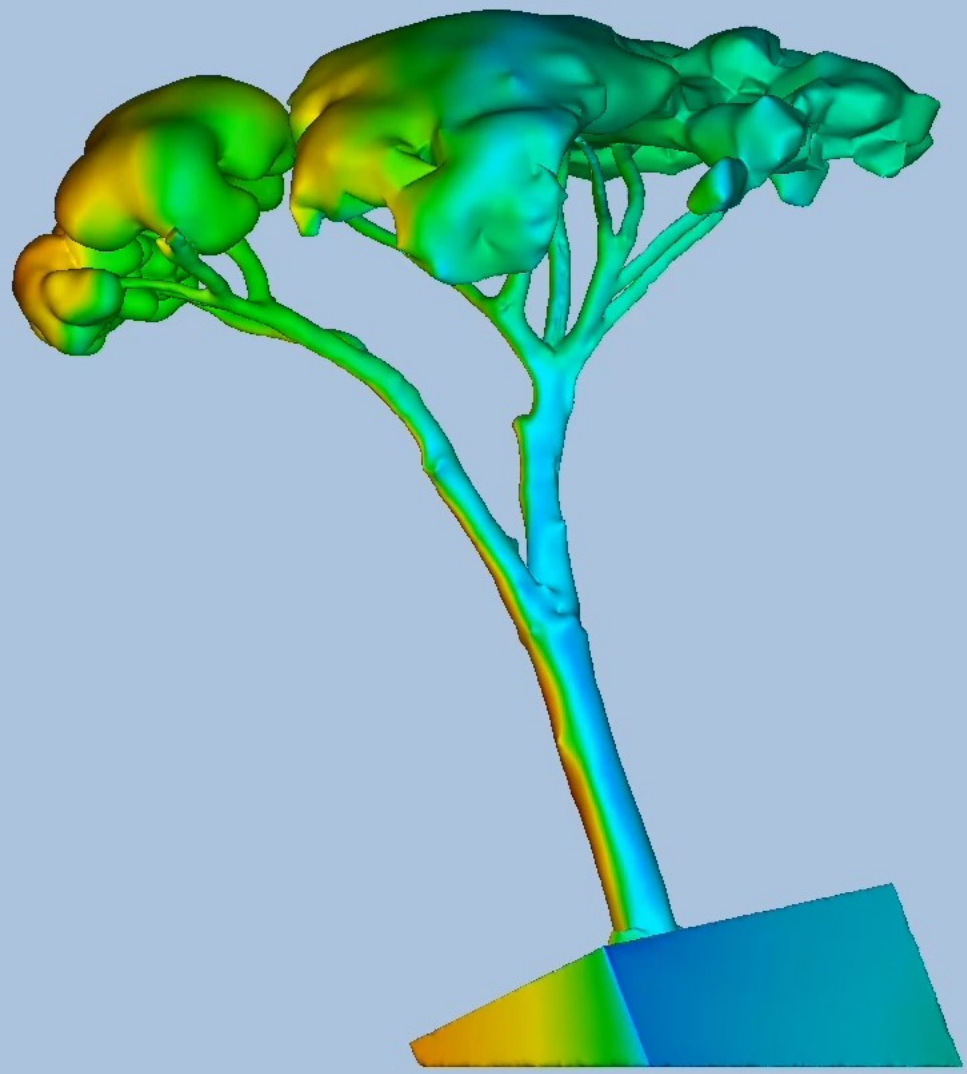

Nel 2015 sono arrivati in Italia i Tree Motion Sensors

Nel 2020 abbiamo introdotto la scansione tridimensionale degli alberi

Quercus robur

Cedrus deodara

Abies alba

Normalized Difference Vegetation Index (NDVI)

The normalized difference vegetation index is a simple, but effective index for quantifying green vegetation. It is a measure of the state of vegetation health based on how plants reflect light at certain wavelengths. The value range of the NDVI is -1 to 1. Negative values of NDVI (values approaching -1) correspond to water. Values close to zero (-0.1 to 0.1) generally correspond to barren areas of rock, sand, or snow. Low, positive values represent shrub and grassland (approximately 0.2 to 0.4), while high values indicate temperate and tropical rainforests (values approaching 1).