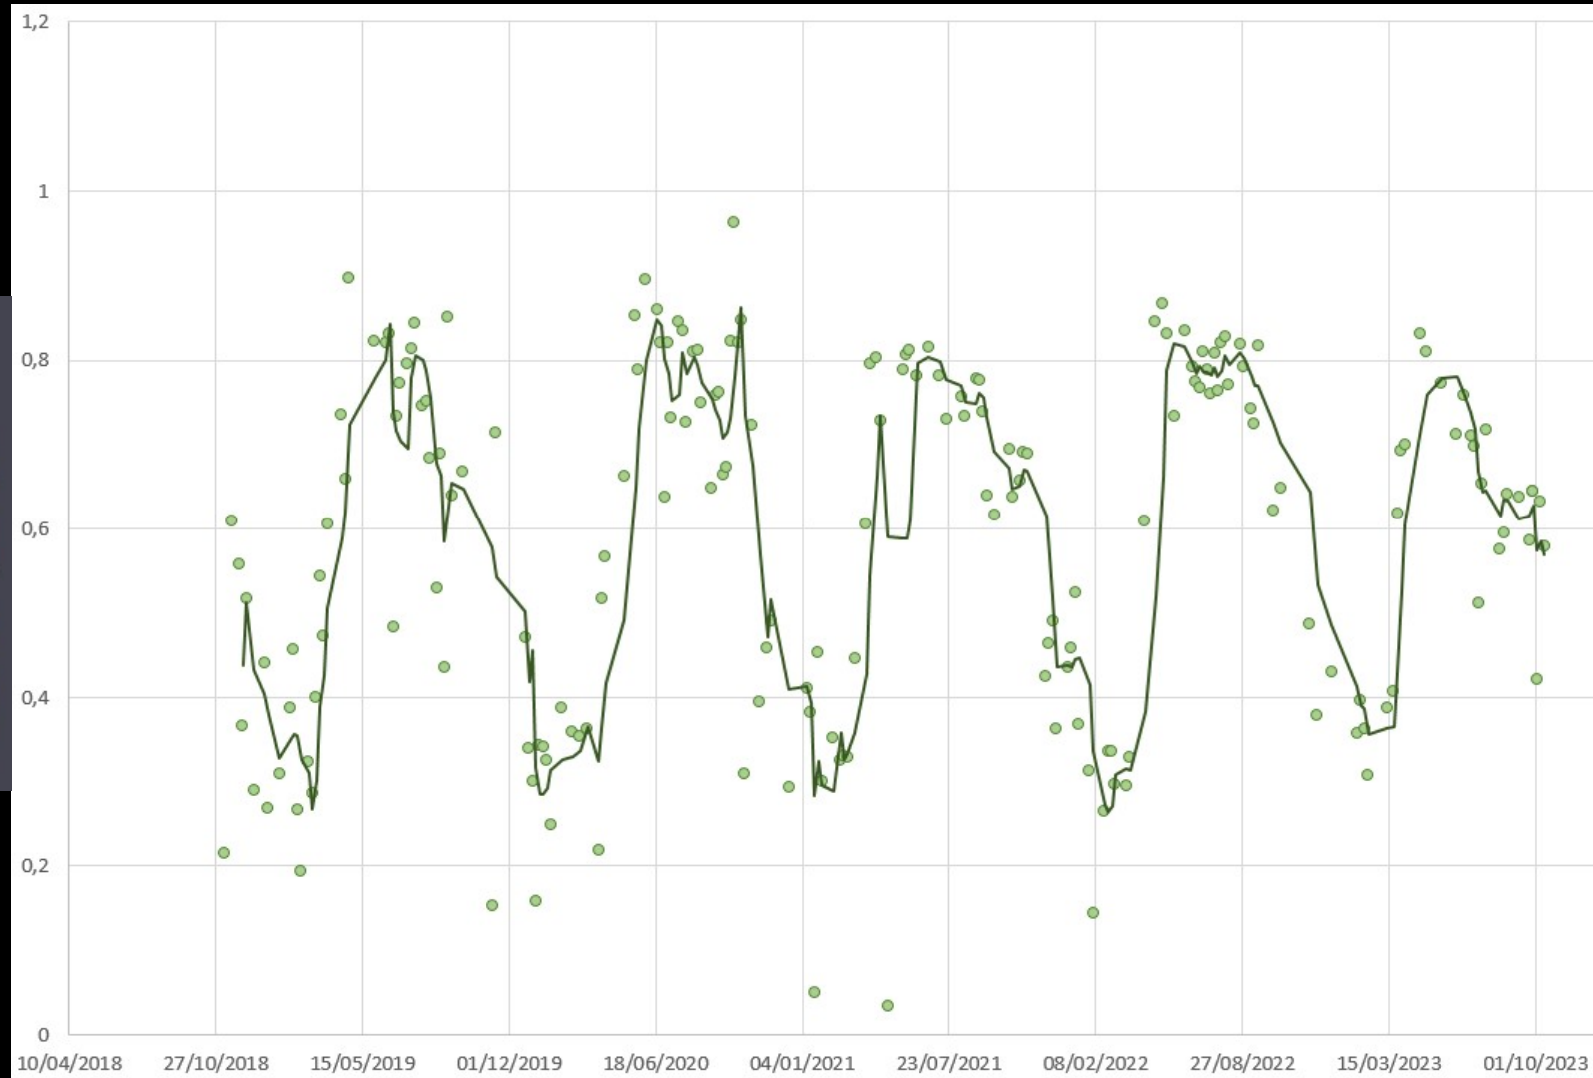

Nel 2015 sono arrivati in Italia i Tree Motion Sensors

Nel 2020 abbiamo introdotto la scansione tridimensionale degli alberi

Quercus robur

Cedrus deodara

Abies alba

Normalized Difference Vegetation Index (NDVI)

The normalized difference vegetation index is a simple, but effective index for quantifying green vegetation. It is a measure of the state of vegetation health based on how plants reflect light at certain wavelengths. The value range of the NDVI is -1 to 1. Negative values of NDVI (values approaching -1) correspond to water. Values close to zero (-0.1 to 0.1) generally correspond to barren areas of rock, sand, or snow. Low, positive values represent shrub and grassland (approximately 0.2 to 0.4), while high values indicate temperate and tropical rainforests (values approaching 1).