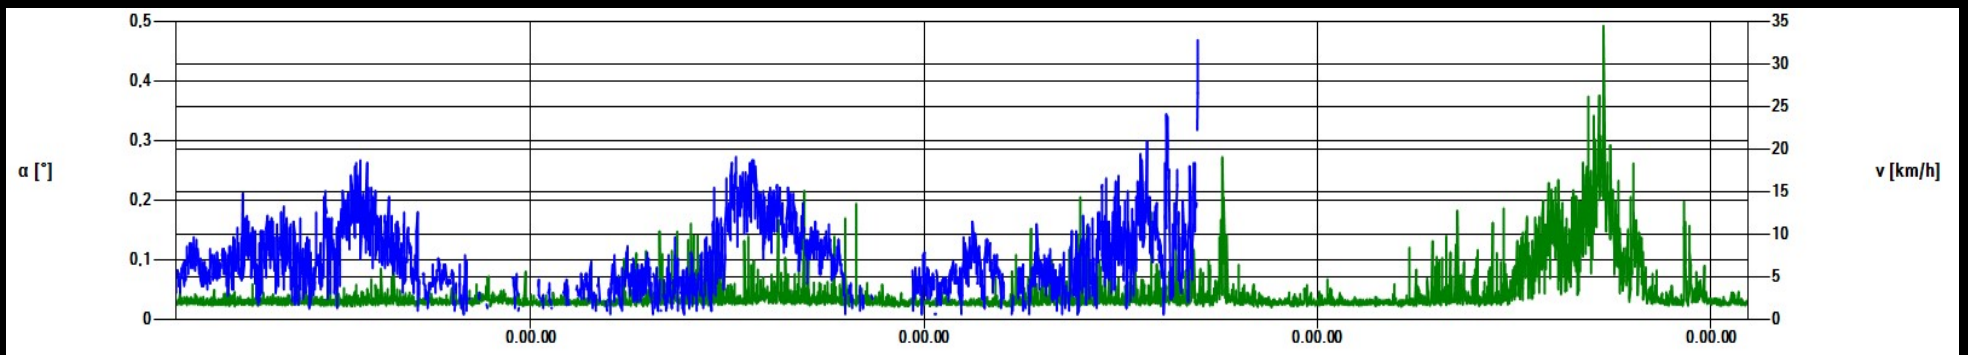

Nel 2015 sono arrivati in Italia i Tree Motion Sensors

Nel 2020 abbiamo introdotto la scansione tridimensionale degli alberi

Quercus robur

Cedrus deodara

Abies alba

Normalized Difference Vegetation Index (NDVI)

The normalized difference vegetation index is a simple, but effective index for quantifying green vegetation. It is a measure of the state of vegetation health based on how plants reflect light at certain wavelengths. The value range of the NDVI is -1 to 1. Negative values of NDVI (values approaching -1) correspond to water. Values close to zero (-0.1 to 0.1) generally correspond to barren areas of rock, sand, or snow. Low, positive values represent shrub and grassland (approximately 0.2 to 0.4), while high values indicate temperate and tropical rainforests (values approaching 1).